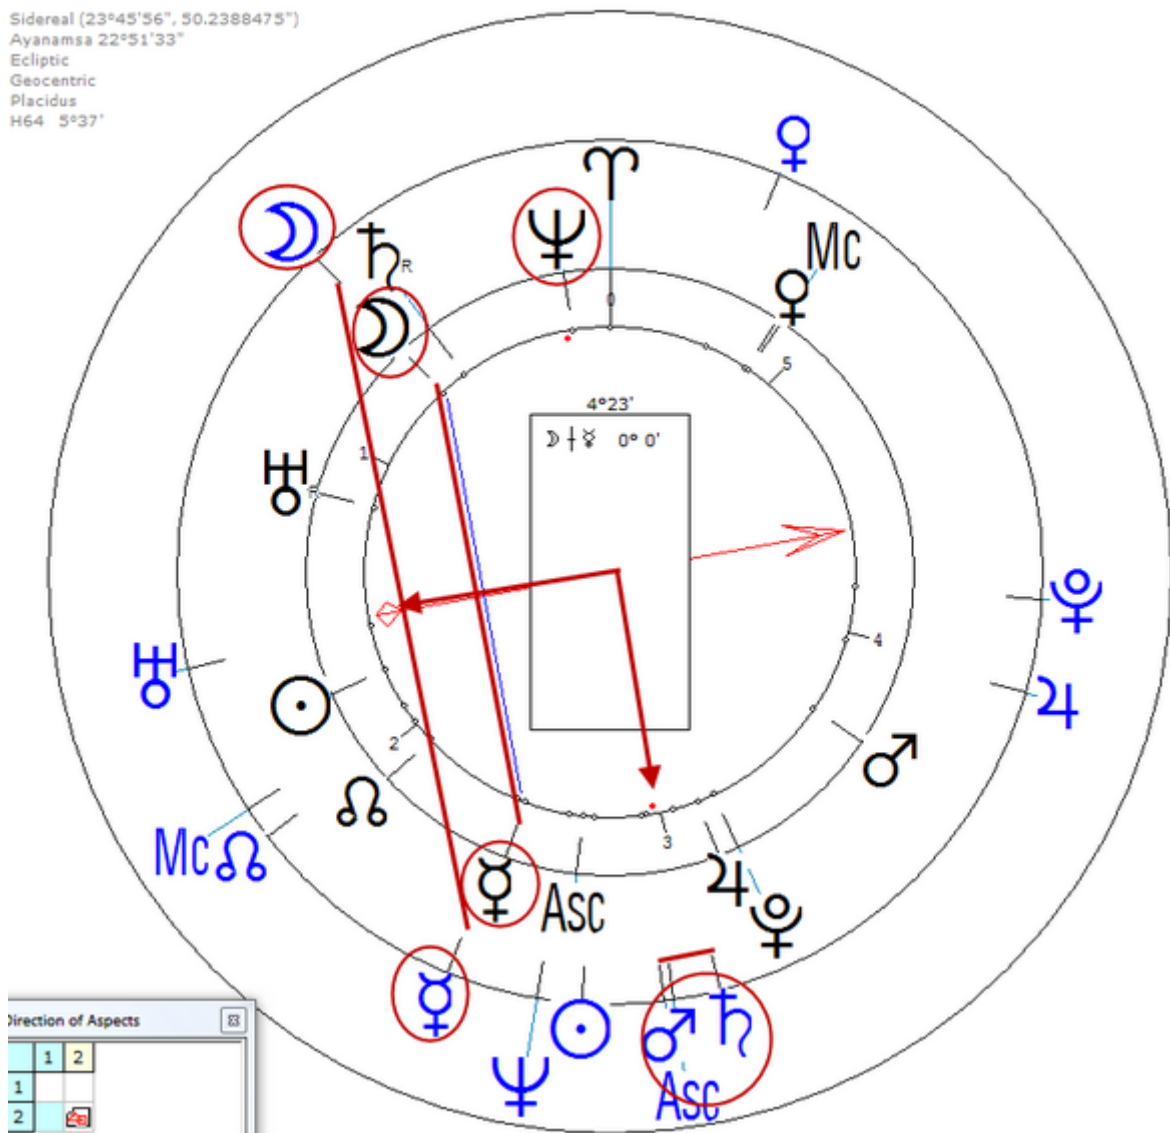

Progressed Lunar Return (Harmonic 64)

Lunar $\text{♁}/\text{♃}$ = Lunar $\text{♃}/\text{♁}$ = $\text{♃}_n/\text{♁}_n$ = ♁_n (Drug)

Stevens, Inger
18 October 1934 Thu 18:02 (GMT+1) 59n20 18e03
Stockholm, Sweden
Sidereal (23°45'56", 50.2388475")
Ayanamsa 22°51'33"
Ecliptic
Geocentric
Placidus
H64 5°37'